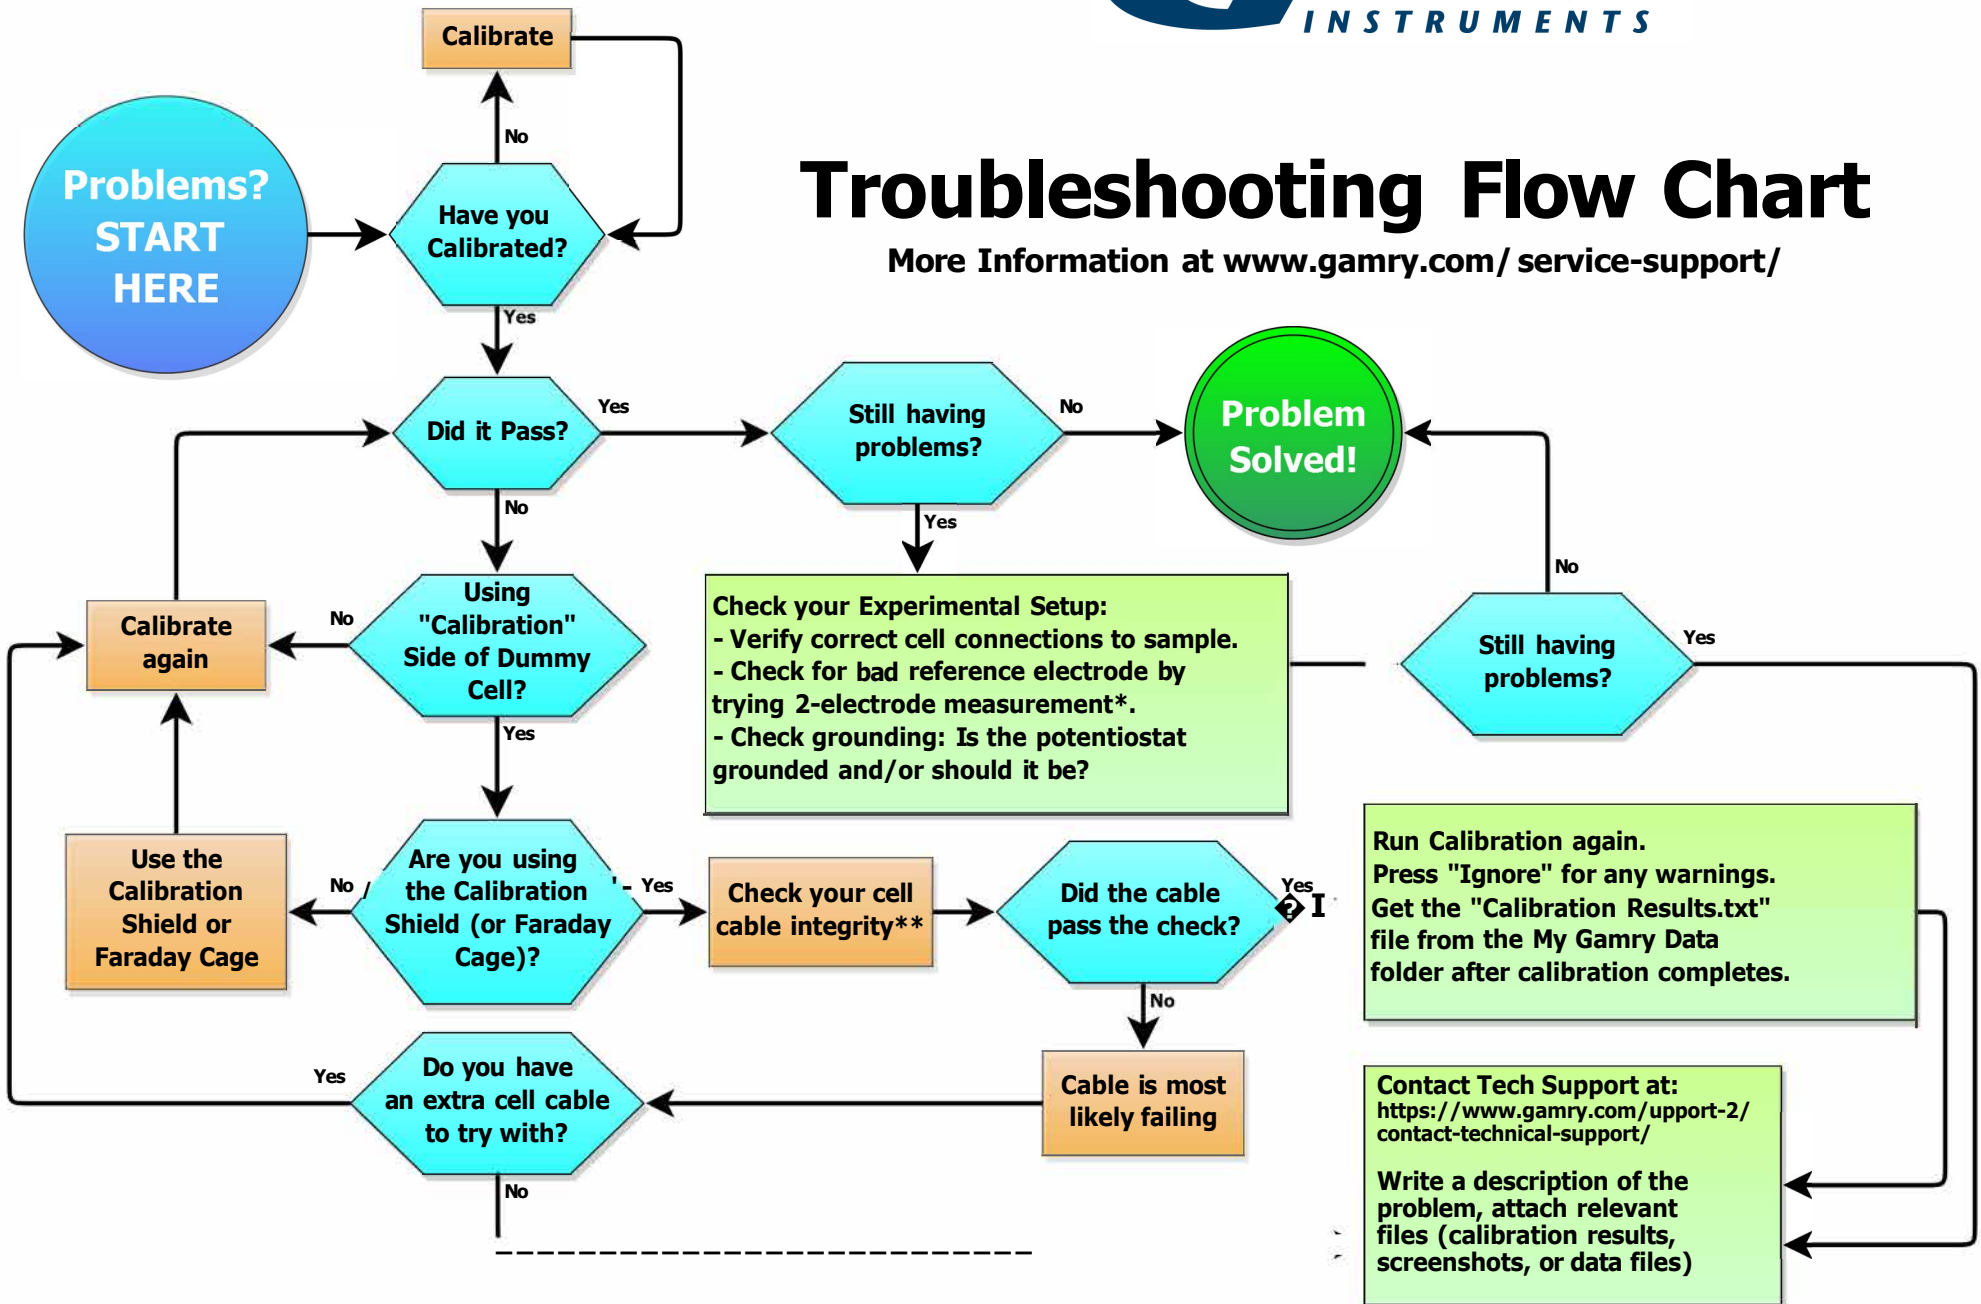

Troubleshooting Flow Chart

More Information at www.gamry.com/service-support/

* See App Note: "2,3 and 4-Electrode Experiments" (<http://www.gamry.com/assets/Application-Notes/2-3-4-Electrodes.pdf>)

** See App Note: "Checking the Integrity of Your Gamry Cell Cable" (<http://www.gamry.com/assets/Application-Notes/Checking-the-Integrity-of-your-Gamry-Cell-Cable.pdf>)